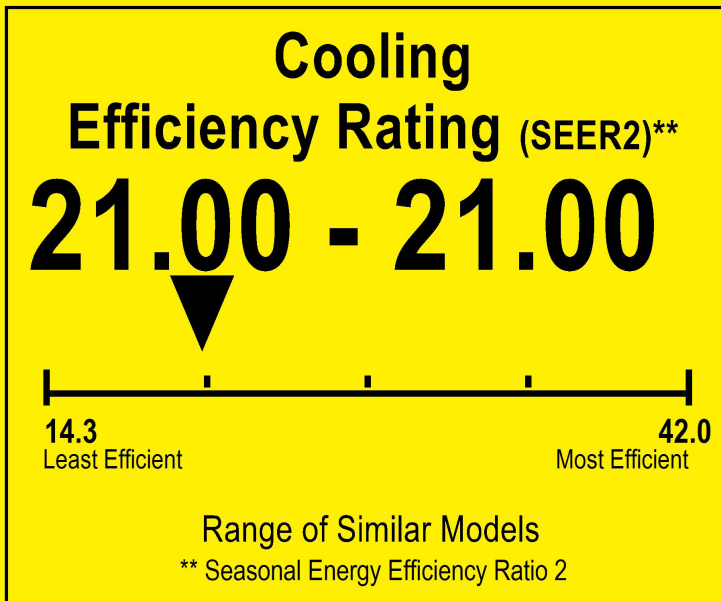

# ENERGYGUIDE

Heat Pump  
Cooling and Heating  
Split System

airspool  
Model DWLC2-ACDC-24KR2(US)

▼ This system's efficiency ratings depend on the coil your contractor installs with this unit. The heating efficiency rating varies slightly in different geographic regions. Ask your contractor for details.