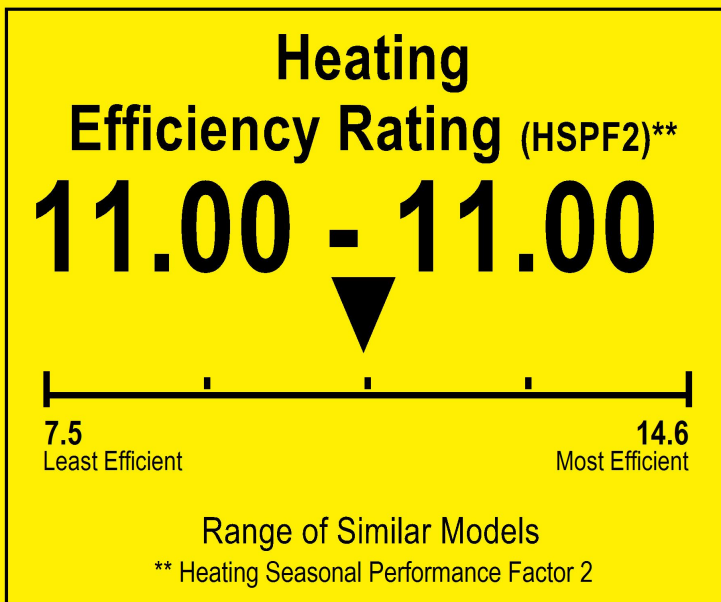

# ENERGYGUIDE

Heat Pump  
Cooling and Heating  
Split System

airspool  
Model DWLC2-ACDC-24KR2(US)

▼ This system's efficiency ratings depend on the coil your contractor installs with this unit. The heating efficiency rating varies slightly in different geographic regions. Ask your contractor for details.