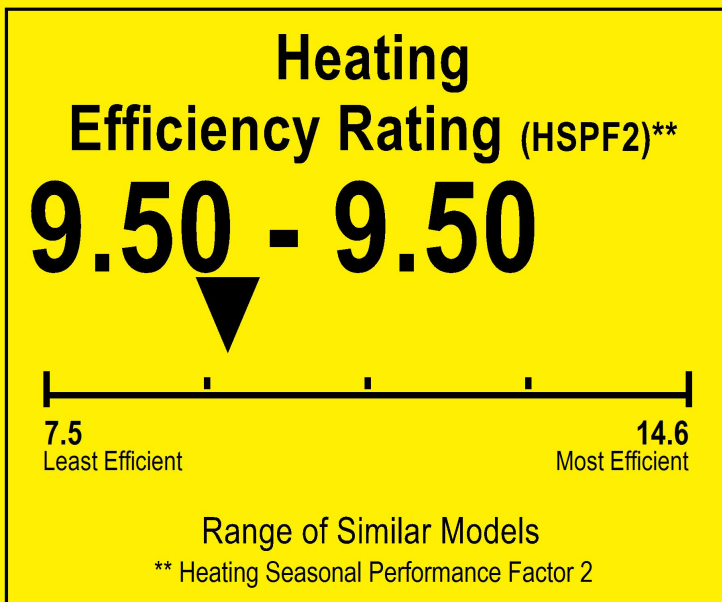

U.S. Government

Federal law prohibits removal of this label before consumer purchase.

ENERGYGUIDE

Heat Pump
Cooling and Heating
Split System

airspool
Model DWA4-ACDC1-12K

▼ This system's efficiency ratings depend on the coil your contractor installs with this unit. The heating efficiency rating varies slightly in different geographic regions. Ask your contractor for details.