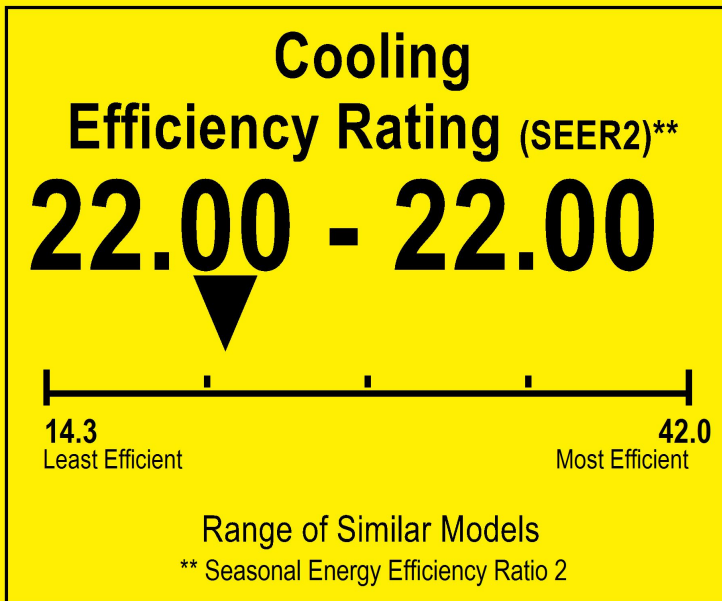

U.S. Government

Federal law prohibits removal of this label before consumer purchase.

ENERGYGUIDE

Heat Pump
Cooling and Heating
Split System

airspool
Model DWA4-ACDC1-12K

▼ This system's efficiency ratings depend on the coil your contractor installs with this unit. The heating efficiency rating varies slightly in different geographic regions. Ask your contractor for details.