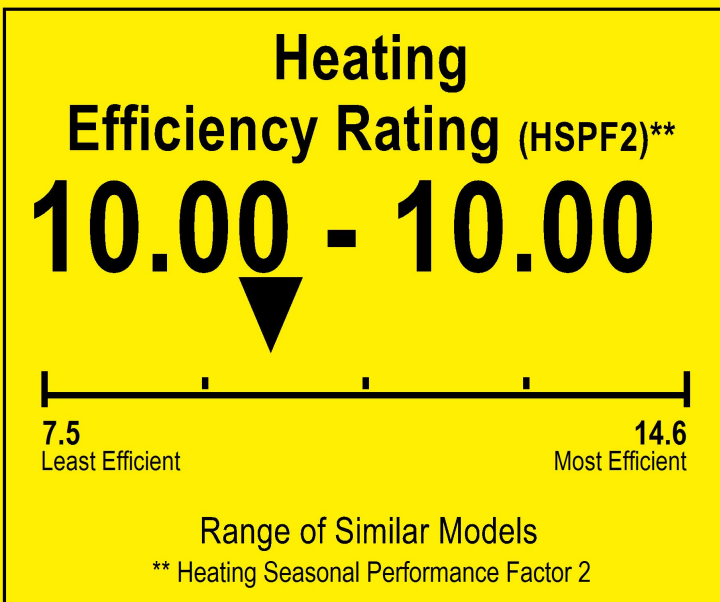

# ENERGYGUIDE

Heat Pump  
Cooling and Heating  
Split System

airspool  
Model DWB3-ACDC-24KR2(US)

▼ This system's efficiency ratings depend on the coil your contractor installs with this unit. The heating efficiency rating varies slightly in different geographic regions. Ask your contractor for details.