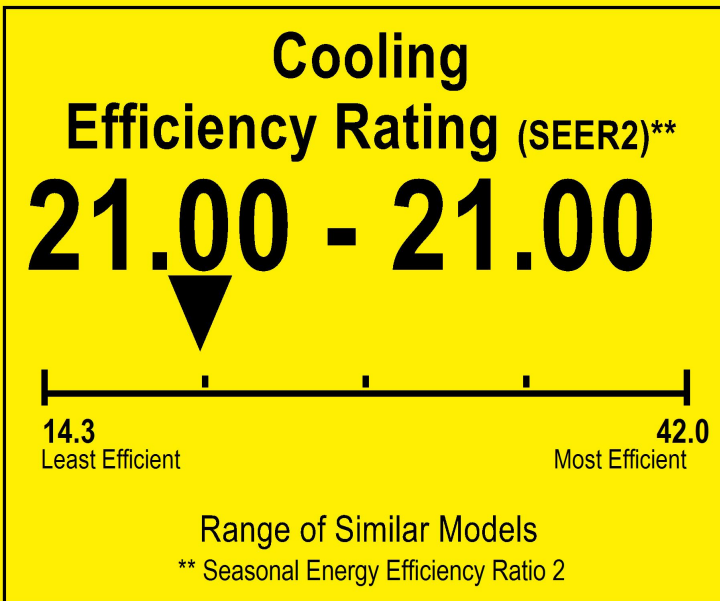

# ENERGYGUIDE

Heat Pump  
Cooling and Heating  
Split System

airspool  
Model DWB3-ACDC-24KR2(US)

▼ This system's efficiency ratings depend on the coil your contractor installs with this unit. The heating efficiency rating varies slightly in different geographic regions. Ask your contractor for details.